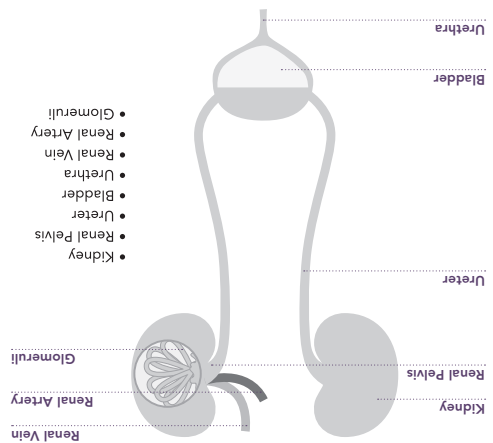

MEET YOUR KIDNEYS MATCHING ACTIVITY

Match the parts of the Urinary System to what they do!

- Kidney • • A bag inside our body that holds urine until we can go to the bathroom.
- Renal Pelvis • • Bean-shaped organs about the size of our fist. Most people have 2.
- Ureter • • A blood vessel that brings blood flow to your kidneys.
- Bladder • • A tube that carries our urine (pee) out of our bladder and into the toilet.
- Urethra • • Tiny filters inside the kidney that clean blood.
- Renal Vein • • Carries blood away from the kidneys.
- Renal Artery • • Tubes coming out of our kidneys and going into our bladder.
- Glomeruli • • Where urine that is newly made by the kidney collects.

IMPORTANT THINGS I LEARNED:

- _____
- _____
- _____
- _____
- _____

ACTIVITY ANSWER KEY:

- Kidney: A bag inside our body that holds our urine until we can go to the bathroom.
- Renal Pelvis: Bean-shaped organs about the size of our fist. Most people have 2.
- Ureter: A blood vessel that brings blood flow to your kidneys.
- Bladder: A tube that carries our urine (pee) out of our bladder and into the toilet.
- Urethra: Tiny filters inside the kidney that clean blood.
- Renal Vein: Carries blood away from the kidneys.
- Renal Artery: Tubes coming out of our kidneys and going into our bladder.
- Glomeruli: Where urine that is newly made by the kidney collects.

Match the parts of the Urinary System to what they do!
MEET YOUR KIDNEYS MATCHING ACTIVITY

Kidneys make urine _____ by cleaning blood _____.
 Your bladder _____ holds the urine before you go pee. Then
 it comes out the _____ urethra _____ and goes into the toilet.

Fill in the blanks:

Match the words to the parts of your Urinary System: