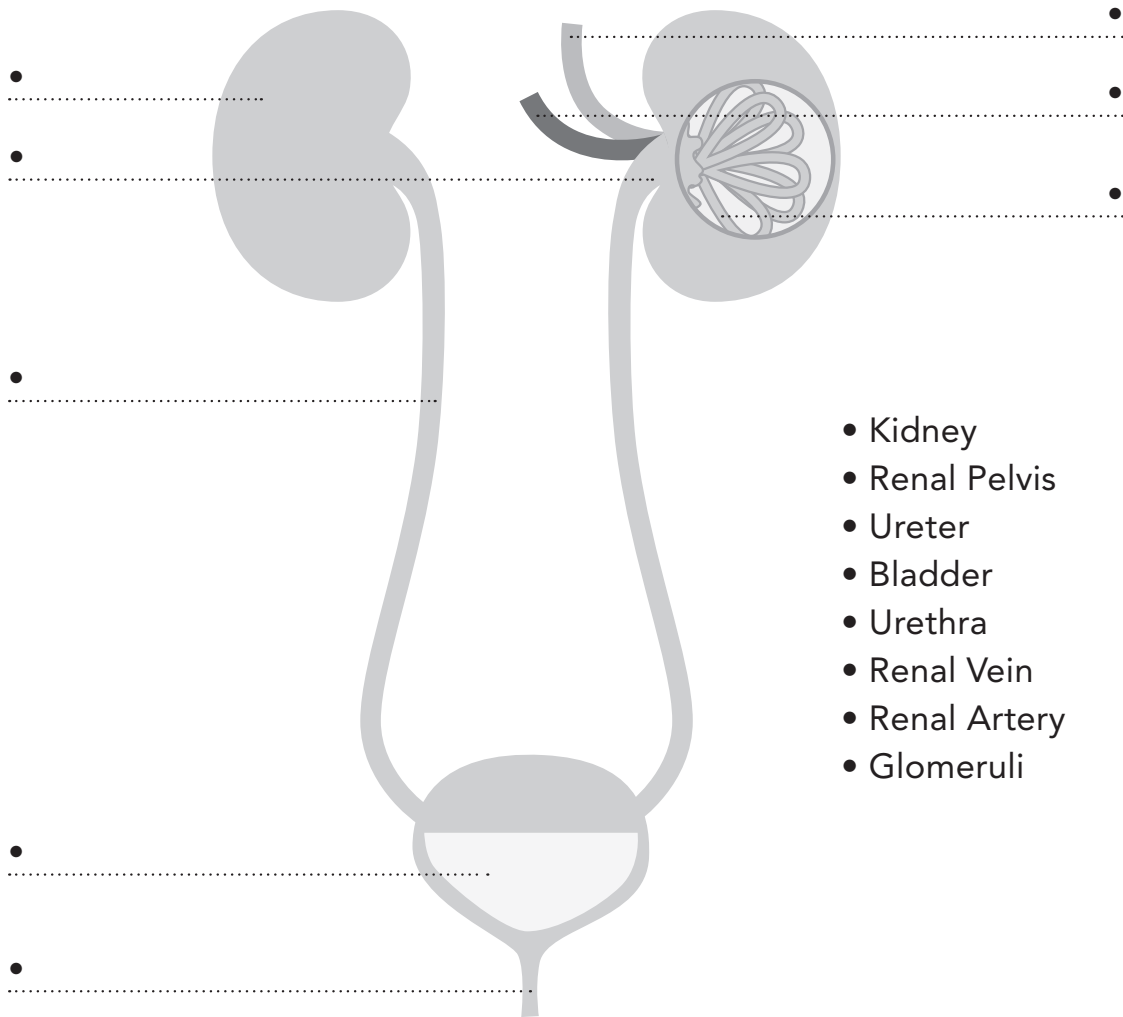

HEALTHY KIDNEYS

MEET YOUR KIDNEYS ACTIVITY SHEET

Match the words to the parts of your Urinary System:

Fill in the blanks:

Kidneys make _____ by cleaning _____.

Your _____ holds the urine before you go pee. Then it comes out the _____ and goes into the toilet.

MEET YOUR KIDNEYS MATCHING ACTIVITY

Match the parts of the Urinary System to what they do!

- Kidney • • A bag inside our body that holds urine until we can go to the bathroom.
- Renal Pelvis • • Bean-shaped organs about the size of our fist. Most people have 2.
- Ureter • • A blood vessel that brings blood flow to your kidneys.
- Bladder • • A tube that carries our urine (pee) out of our bladder and into the toilet.
- Urethra • • Tiny filters inside the kidney that clean blood.
- Renal Vein • • Carries blood away from the kidneys.
- Renal Artery • • Tubes coming out of our kidneys and going into our bladder.
- Glomeruli • • Where urine that is newly made by the kidney collects.

IMPORTANT THINGS I LEARNED:

- _____
- _____
- _____
- _____
- _____

ACTIVITY ANSWER KEY:

- Kidney: A bag inside our body that holds our urine until we can go to the bathroom.
- Renal Pelvis: Bean-shaped organs about the size of our fist. Most people have 2.
- Ureter: A blood vessel that brings blood flow to your kidneys.
- Bladder: A tube that carries our urine (pee) out of our bladder and into the toilet.
- Urethra: Tiny filters inside the kidney that clean blood.
- Renal Vein: Carries blood away from the kidneys.
- Renal Artery: Tubes coming out of our kidneys and going into our bladder.
- Glomeruli: Where urine that is newly made by the kidney collects.

Fill in the blanks:

Match the words to the parts of your Urinary System: